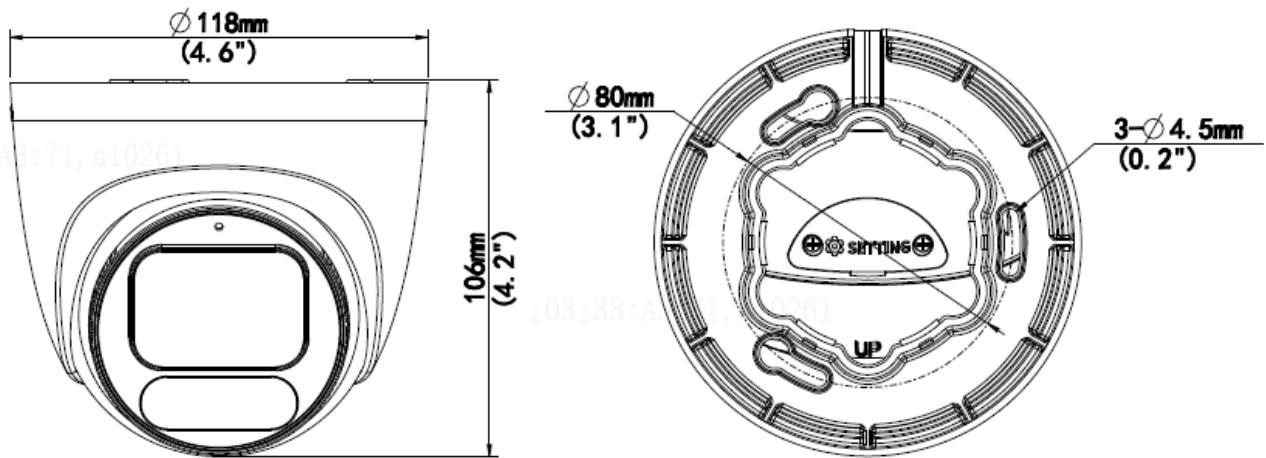

Power consumption: Max 5.9W
Power Interface	Ø 5.5mm coaxial power plug
Dimensions (Ø x H)	Φ118x106mm (Ø4.6" x 4.2")
Weight	0.45kg(0.99lb)
Material	Metal + Plastic
Working Environment	-30°C ~ 60°C (-22°F ~ 140°F), Humidity: ≤95% RH (non-condensing)
Storage Environment	-30°C ~ 60°C (-22°F ~ 140°F), Humidity: ≤95% RH (non-condensing)
surge protection	4KV
Reset Button	Support

Dimensions

Accessories

TR-JB03-I-IN

Junction Box

TR-JB07/WM03-G-IN

Wall Mount

TR-WM03-D-IN

Wall Mount

TR-UP06-IN

Pole Mount

TR-A01-IN

Waterproof Joint